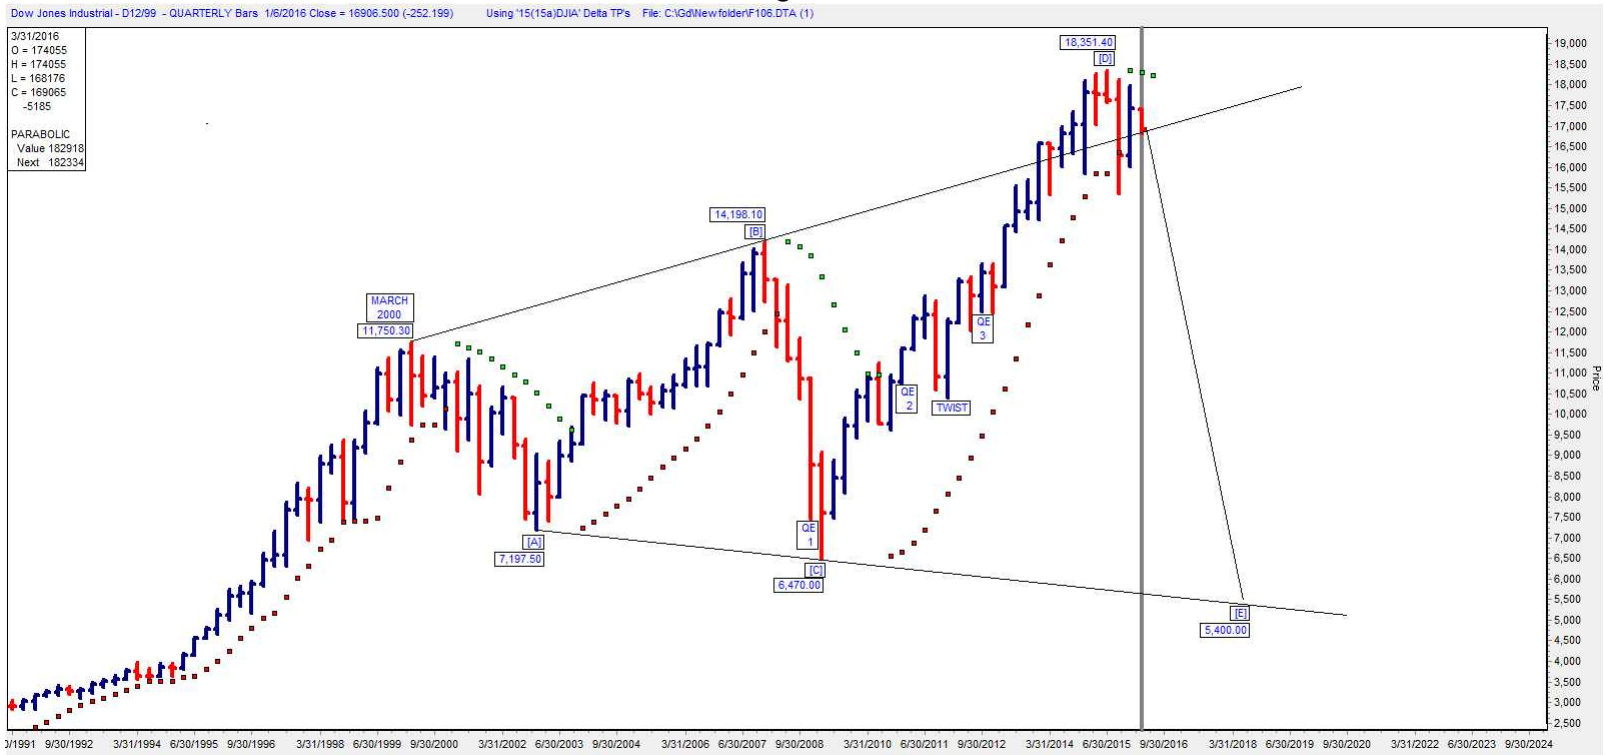

## UPDATE

-----

**“The Major Correction II that bottomed in 1932 plus the minor correction 2 that bottomed in 1942 and the minor correction 4 that bottomed in 1974 all fell below and bottomed below the green shaded area. It appears highly probable that Major Wave IV will also fall below and bottom below the green shaded area.”**  
**Ron R.**

### RON ROSEN - DJIA INDEX - ELLIOTT MAGIC KEY

*Dow Jones Industrial Index - 110 Years*

## DJIA QUARTERLY

*The Running Flat is the rarest form of correction ever seen.*

“The forces in the direction of the larger trend are *so powerful* that the pattern becomes skewed in that direction.”  
E. W. P.