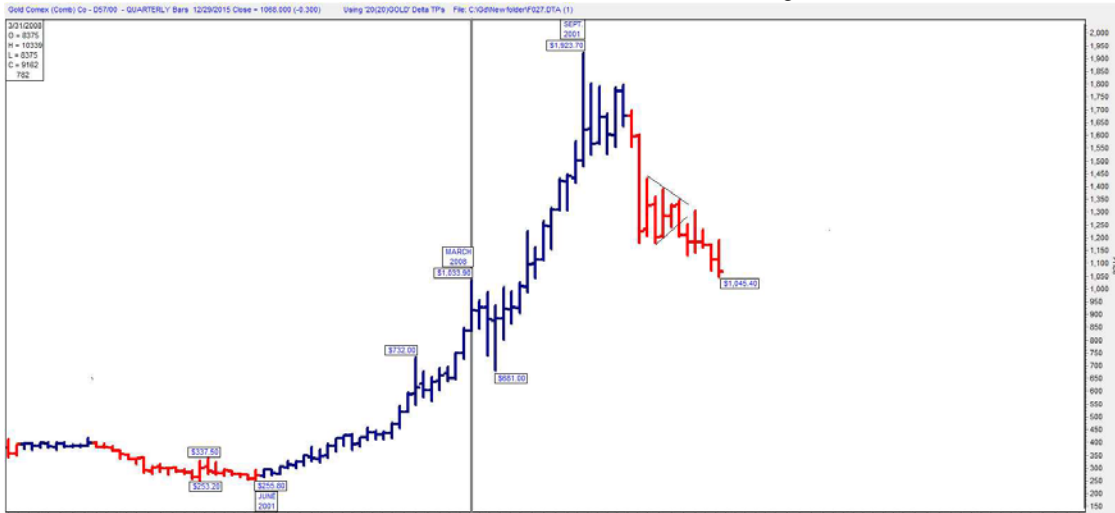

## UPDATE

-----

**“The Major Correction II that bottomed in 1932 plus the minor correction 2 that bottomed in 1942 and the minor correction 4 that bottomed in 1974 all fell below and bottomed below the green shaded area. It appears highly probable that Major Wave IV will also fall below and bottom below the green shaded area.”**  
**Ron R.**

## DJIA QUARTERLY

*The Running Flat is the rarest form of correction ever seen.*

“The forces in the direction of the larger trend are *so powerful* that the pattern becomes skewed in that direction.”  
E. W. P.

**Running flat correction**

**GOLD QUARTERLY**

**SILVER QUARTERLY**