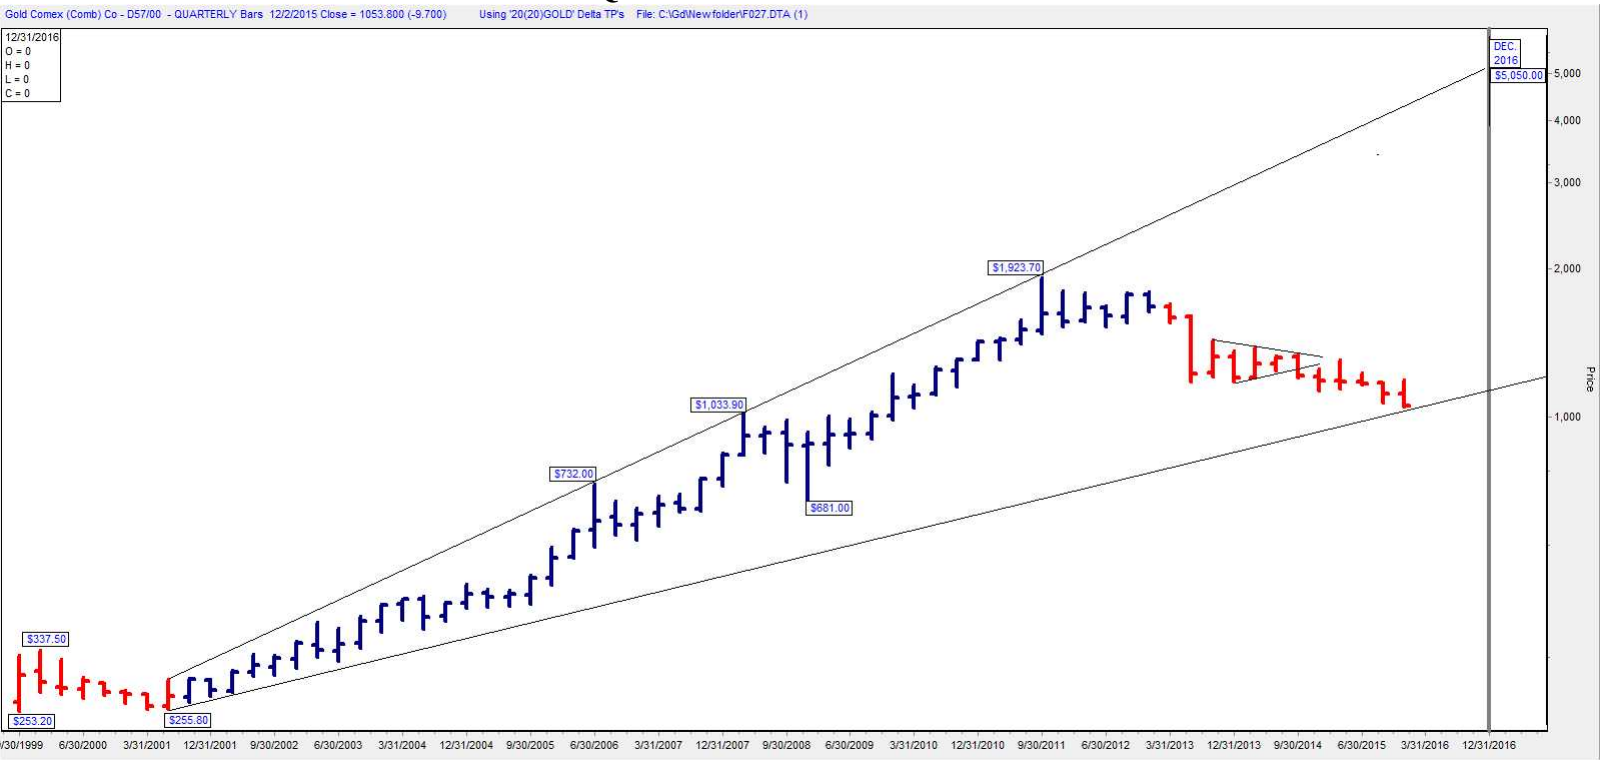

GOLD QUARTERLY LOGARITHMIC