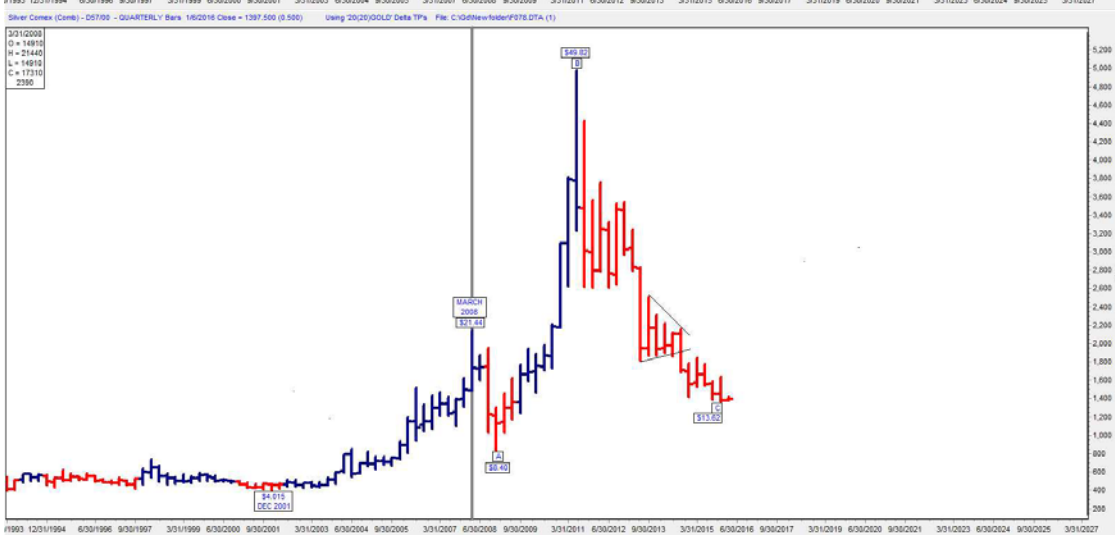

## DJIA QUARTERLY

*The Running Flat is the rarest form of correction ever seen.*

“The forces in the direction of the larger trend are *so powerful* that the pattern becomes skewed in that direction.”  
E. W. P.

**Running flat correction**

**GOLD QUARTERLY**

**SILVER QUARTERLY**